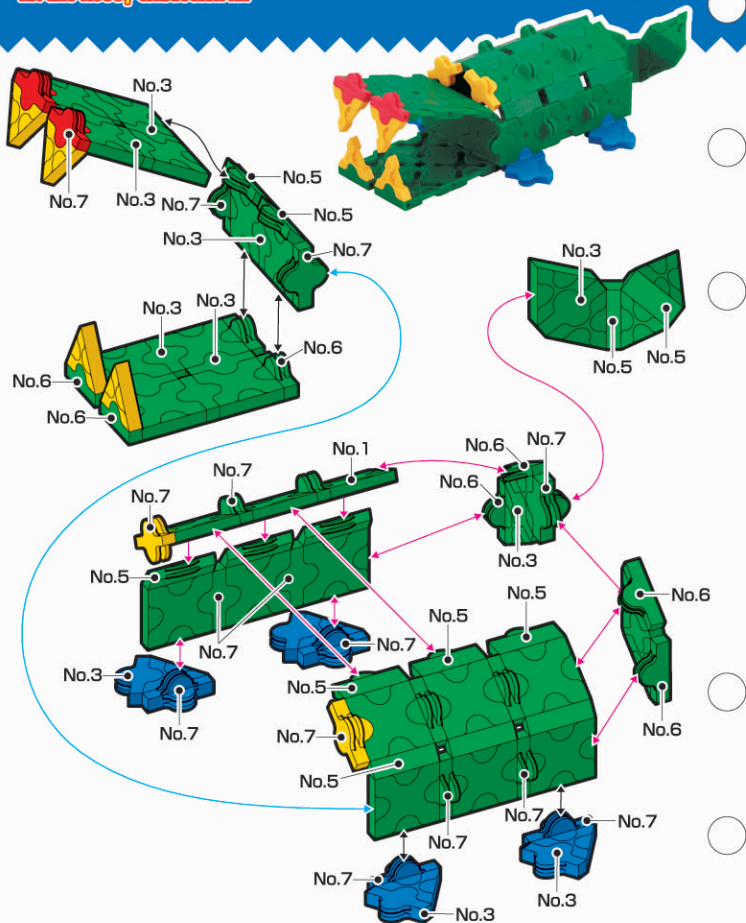

Crocodile / コニ

Parts No.	No.1	No.2	No.3	No.4	No.5	No.6	No.7	Total
Red							2	 <b>94pcs</b>
Blue		4	4				4	
Yellow		4					2	
Green	22	8	12		13	8	11	