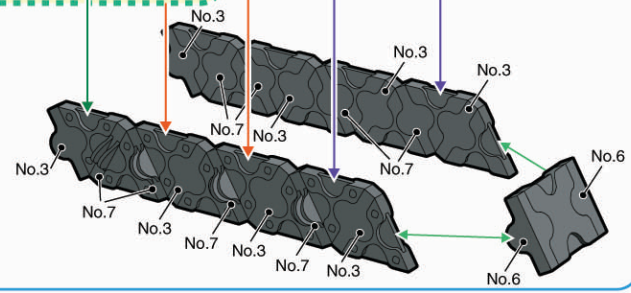

|           |      |      |      |      |      |      |      |
|-----------|------|------|------|------|------|------|------|
|           |      |      |      |      |      |      |      |
| No.1      | No.2 | No.3 | No.4 | No.5 | No.6 | No.7 |      |
| Parts No. | No.1 | No.2 | No.3 | No.4 | No.5 | No.6 | No.7 |
| Yellow    | 8    |      |      |      |      |      | 1    |
| White     | 21   | 65   | 42   | 23   | 32   | 16   |      |
| Black     | 35   | 49   | 38   | 25   |      | 31   | 26   |

412 pcs

雪国  
Snow Country

機関車

Locomotive

炭水車

Tender

客車

Passengercar

※指定以外のジョイントパーツは全てNo.3です。  
All joint parts other than specification are No.3.

412 pcs

雪国  
Snow Country

NEW TYPE BLOCK  
**LaQ**  
Art and Hobby Construction Kit

線路  
Railroad

トンネル部分  
※指定以外のジョイントパーツは全てNo.4です。  
All joint parts other than specification are No.4.