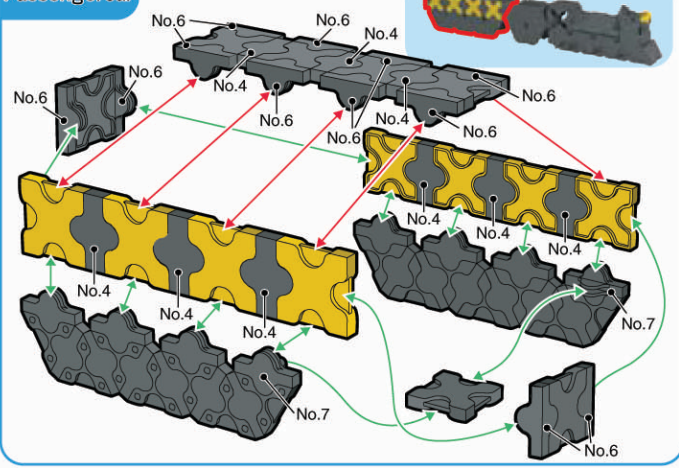

|           |      |      |      |      |      |      |      |
|-----------|------|------|------|------|------|------|------|
|           |      |      |      |      |      |      |      |
| No.1      | No.2 | No.3 | No.4 | No.5 | No.6 | No.7 |      |
| Parts No. | No.1 | No.2 | No.3 | No.4 | No.5 | No.6 | No.7 |
| Yellow    | 8    |      |      |      |      |      | 1    |
| White     | 21   | 65   | 42   | 23   | 32   | 16   |      |
| Black     | 35   | 49   | 38   | 25   |      | 31   | 26   |

412 pcs

雪国  
Snow Country

機関車

Locomotive

炭水車

Tender

客車

Passengercar

※指定以外のジョイントパーツは全てNo.3です。  
All joint parts other than specification are No.3.

412 pcs

雪国  
Snow Country

NEW TYPE BLOCK  
**LaQ**  
Art and Hobby Construction Kit

線路  
Railroad

トンネル部分  
※指定以外のジョイントパーツは全てNo.4です。  
All joint parts other than specification are No.4.