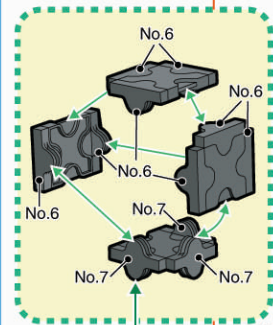

|           |      |      |      |      |      |      |      |
|-----------|------|------|------|------|------|------|------|
|           |      |      |      |      |      |      |      |
| No.1      | No.2 | No.3 | No.4 | No.5 | No.6 | No.7 |      |
| Parts No. | No.1 | No.2 | No.3 | No.4 | No.5 | No.6 | No.7 |
| Yellow    | 8    |      |      |      |      |      | 1    |
| White     | 21   | 65   | 42   | 23   | 32   | 16   |      |
| Black     | 35   | 49   | 38   | 25   |      | 31   | 26   |

412 pcs

雪国  
Snow Country

機関車

Locomotive

炭水車

Tender

客車

Passengercar

※指定以外のジョイントパーツは全てNo.3です。  
All joint parts other than specification are No.3.

412 pcs

雪国  
Snow Country

NEW TYPE BLOCK  
**LaQ**  
Art and Hobby Construction Kit

線路  
Railroad

トンネル部分  
※指定以外のジョイントパーツは全てNo.4です。  
All joint parts other than specification are No.4.