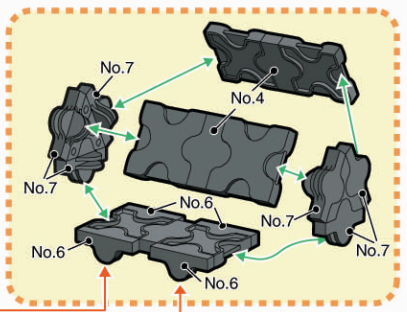

|           |      |      |      |      |      |      |      |
|-----------|------|------|------|------|------|------|------|
|           |      |      |      |      |      |      |      |
| No.1      | No.2 | No.3 | No.4 | No.5 | No.6 | No.7 |      |
| Parts No. | No.1 | No.2 | No.3 | No.4 | No.5 | No.6 | No.7 |
| Yellow    | 8    |      |      |      |      |      | 1    |
| White     | 21   | 65   | 42   | 23   | 32   | 16   |      |
| Black     | 35   | 49   | 38   | 25   |      | 31   | 26   |

412 pcs

雪国  
Snow Country

機関車

Locomotive

炭水車

Tender

客車

Passengercar

※指定以外のジョイントパーツは全てNo.3です。  
All joint parts other than specification are No.3.

412 pcs

雪国  
Snow Country

NEW TYPE BLOCK  
**LaQ**  
Art and Hobby Construction Kit

線路  
Railroad

トンネル部分  
※指定以外のジョイントパーツは全てNo.4です。  
All joint parts other than specification are No.4.