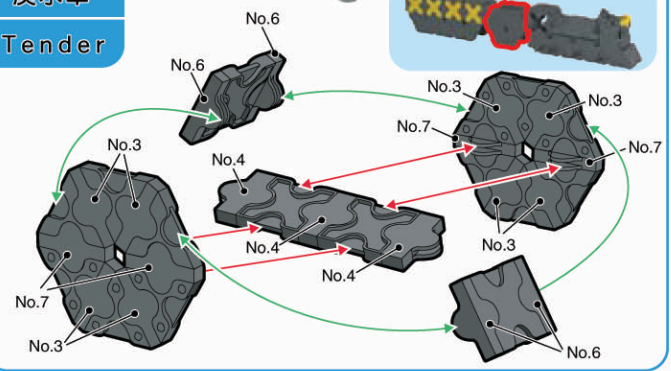

|           |      |      |      |      |      |      |      |
|-----------|------|------|------|------|------|------|------|
|           |      |      |      |      |      |      |      |
| No.1      | No.2 | No.3 | No.4 | No.5 | No.6 | No.7 |      |
| Parts No. | No.1 | No.2 | No.3 | No.4 | No.5 | No.6 | No.7 |
| Yellow    | 8    |      |      |      |      |      | 1    |
| White     | 21   | 65   | 42   | 23   | 32   | 16   |      |
| Black     | 35   | 49   | 38   | 25   |      | 31   | 26   |

412 pcs

雪国  
Snow Country

機関車

Locomotive

炭水車

Tender

客車

Passengercar

※指定以外のジョイントパーツは全てNo.3です。  
All joint parts other than specification are No.3.

412 pcs

雪国  
Snow Country

NEW TYPE BLOCK  
**LaQ**  
Art and Hobby Construction Kit

線路  
Railroad

トンネル部分  
※指定以外のジョイントパーツは全てNo.4です。  
All joint parts other than specification are No.4.