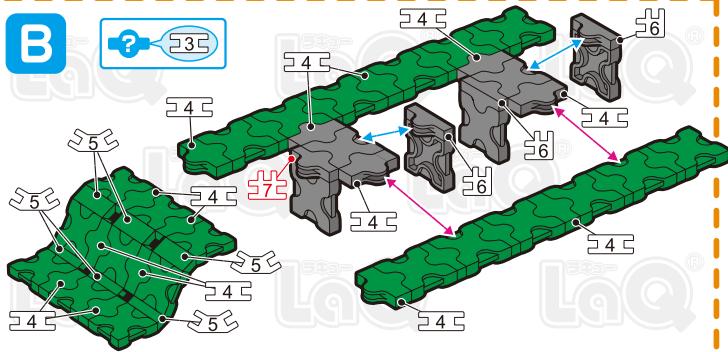

# Locomotive

 **640** pcs  
+  
 **18** pcs

Parts No.	No.1	No.2	No.3	No.4	No.5	No.6	No.7
Style							
Red	29		17	5	24	1	
Blue	57	24	30	8		32	11
Yellow	17	4	6		2	10	2
Green	21		8	10	6		
White	45	2	36	10		4	4
Black	44	3	27	25	8	17	4
Sky Blue	6	6	8	3		4	
Orange	26		3	21		6	4

+

SP Parts	HW	HS	HMW	HMS	HB
Style					
	6		5	7	

**E**

**F**

**G**

Complete